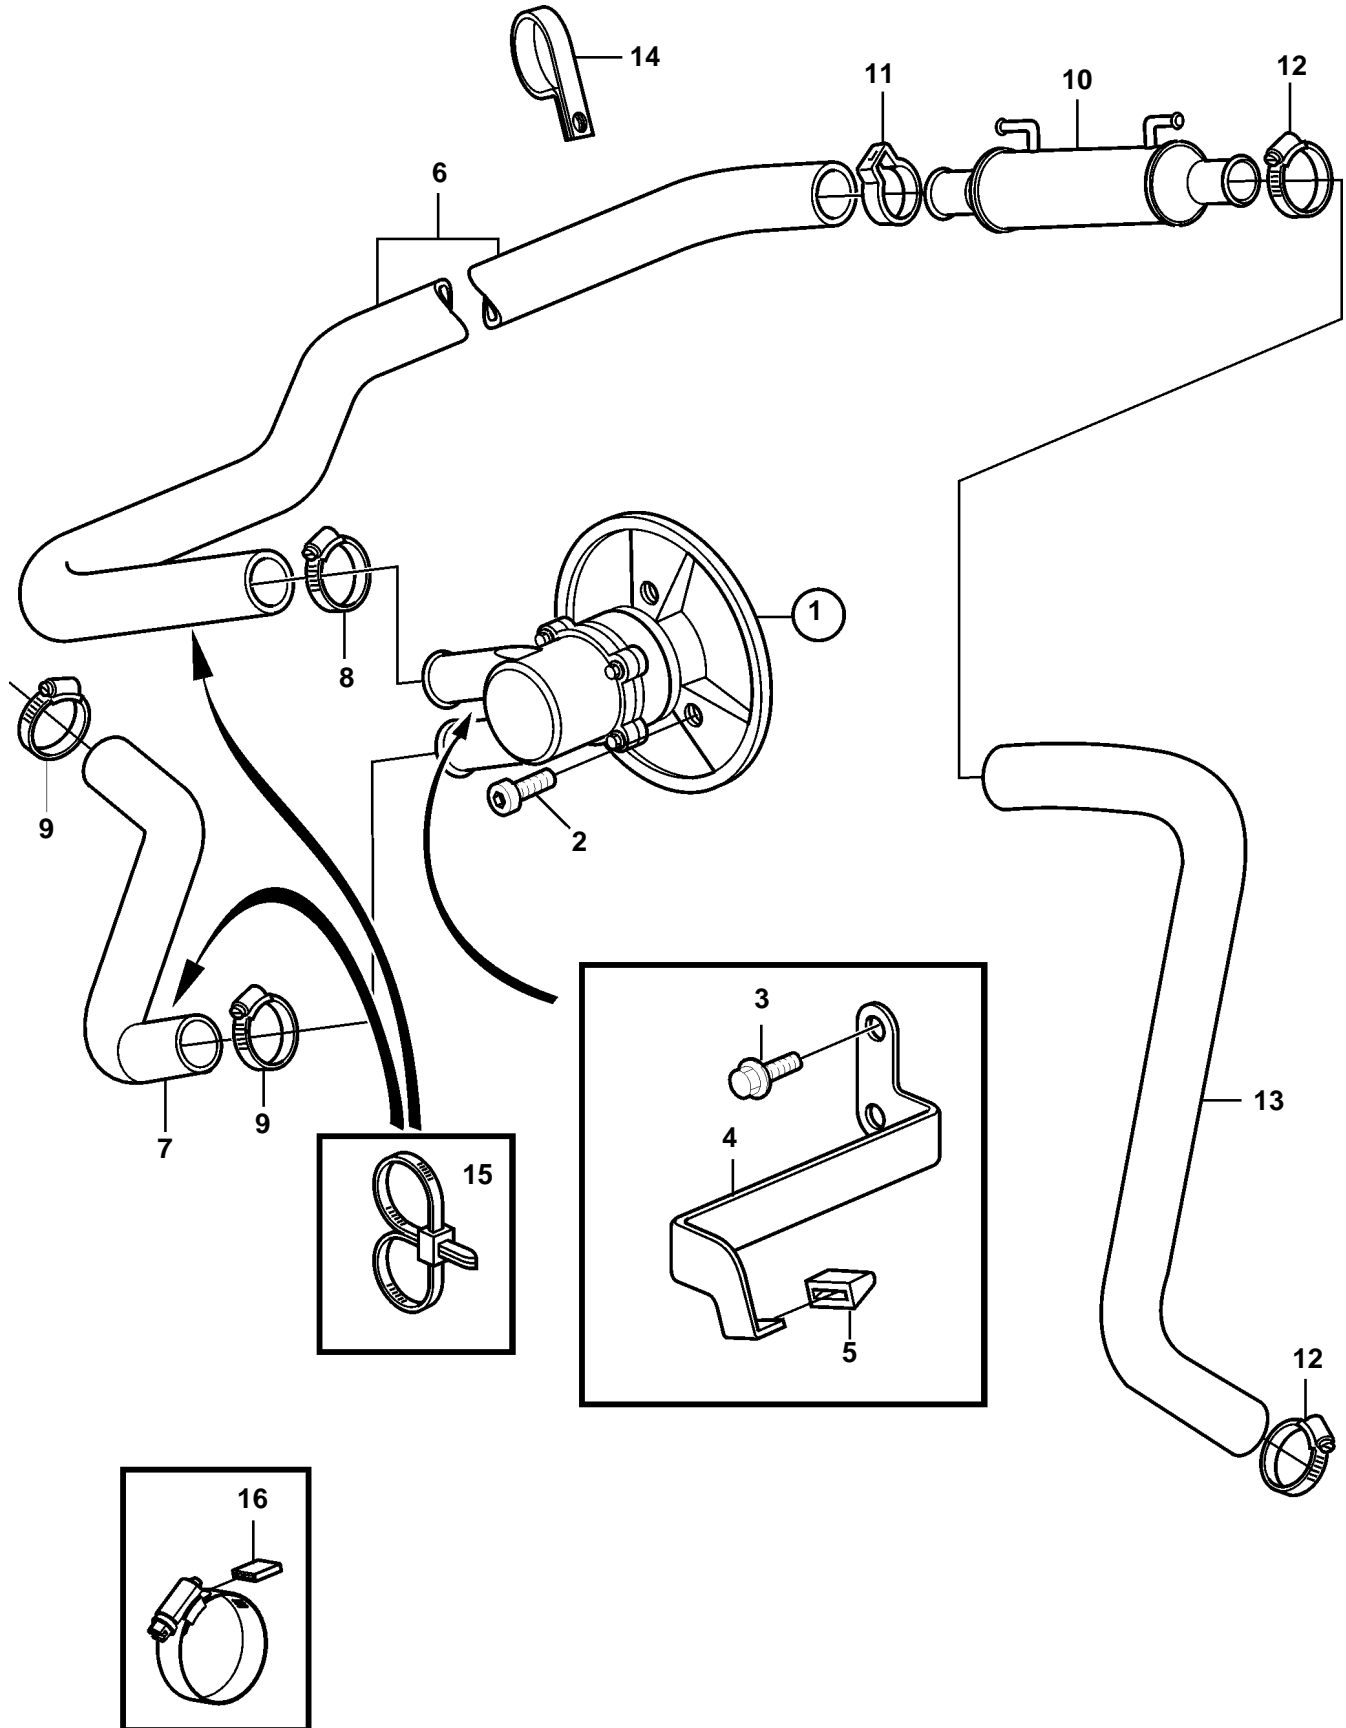

DPX375-B, DPX375-BF, DPX420-B, DPX420-BF

19513

DPX375-B, DPX375-BF, DPX420-B, DPX420-BF

REF	PART NO.	QTY	DESCRIPTION	NOTES
1	3862484	1	Sea water pump	
2	959240	3	Screw	
3	946441	2	Screw	
4	3860797	1	Bracket	
5	3857954	1	Stop	
6	3860922	1	Hose	
7	3860910	1	Hose	
8	3850422	1	Clamp	
9	3853786	2	Clamp	
10		1	Oil coolersteering	
11	982645	1	Clamp	
12	3853786	2	Clamp	
13	3850416	1	Hose	
14	3853312	1	Clamp	
15	3850115	1	Strip clamp	
16	3858532	X	Cover	W=0.465" (11.8mm)